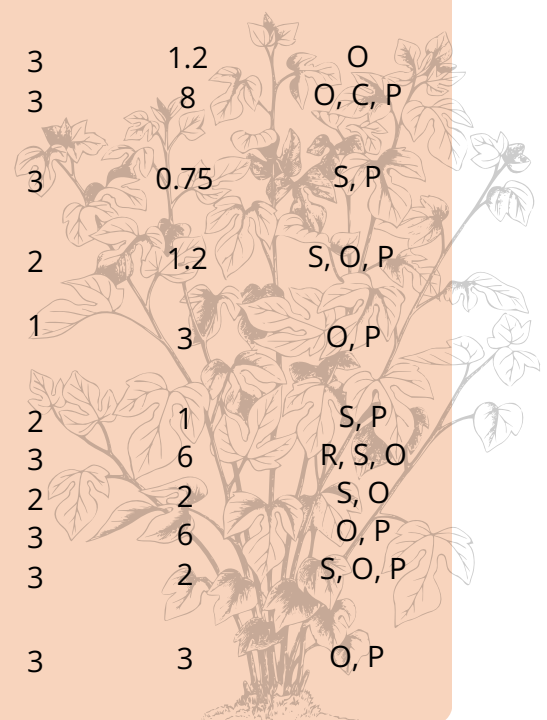

Shrubs

Name		Indicator classification					Soil type³
Latin name	English name	Light¹	Humidity²	Rusticity	MAX Height (m)		
Alnus rugosa	Rough alder	S	H	1	6	O, P	
Alnus crispa	Crisp alder	S	H	1	3	O, P	
Amelanchier sanguinea	Saskatoon berry blood	S, MSh	D	3	10	R, S, C	
Amelanchier stolonifera	Saskatoon berry stoloniferous	S, MSh	D	3	10	R, S, C	
Andromeda glaucophylla	Andromeda murky	S, MSh	D	1	1	P	
Aronia melanocarpa	Black chokeberry	S	C, H	3	2	O, P	
Cassandra calyculata	Cassandra caliculated	n. d.	H	2	2	S, P	
Cornus alternifolia	Dogwood at alternate leaves	MSh	C, H	3	6	O	
Cornus rugosa	Dogwood rough	n. d.	n. d.	n. d.	1.5	n. d.	
Cornus stolonifera	Dogwood stoloniferous	S, MSh	D, C	1	3	O	
Corylus cornuta	Long-billed hazel	S, Sh	C, H	3	3	O	
Diervilla lonicera	Dièreville honeysuckle	S, MSh, Sh	D, C	3	1.2	O	
Ilex verticillata	Whorled Holly	S, MSh	C, H	3	8	O, C, P	
Kalmia angustifolia	Leafy kalmia narrow	S	C, H	3	0.75	S, P	
Ledum groenlandicum	Ledon of Greenland	S	C, H	2	1.2	S, O, P	
Nemopanthus mucronatus	Nemopanthe mucronate	S	H	1	3	O, P	
Rhododendron canadense	Rhododendron from Canada	MSh, S	D, C, H	2	1	S, P	
Rhus typhina	Staghorn sumac	S	D	3	6	R, S, O	
Rubus odoratus	fragrant bramble	S, Sh, MSh	D, C, H	2	2	S, O	
Salix discolor	White willow	S	C, H	3	6	O, P	
Spiraea alba	White Spirea	S, MSh	C, H	3	2	S, O, P	
Viburnum trilobum	Three-lobed viburnum	S, MSh	C, H	3	3	O, P	

A shrub can be a blueberry bush or a raspberry bush for example!

*More choices in Table 10-C-2

*Find more plants and information in tables 10-C-1 to 6 of regulation no. 367-02 in the zoning by-law, accessible in the "Urban planning regulations" section of the "Municipal regulations" (and policies) tab under "Municipal life" on the website of the municipality of Val-des-Lacs at <https://www.val-des-lacs.ca/fr/vie-municipale/reglements-municipaux/>.